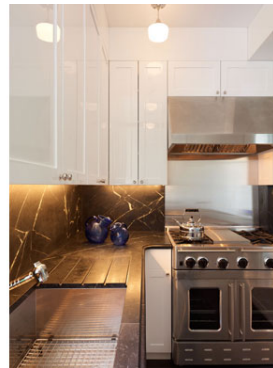

Company Portfolio

Duce Construction Corporation

Company Philosophy

Building Relationships, Building Friendships, and Naturally Building Remarkable Residences

Duce Construction Corporation is a full-service General Contractor and Construction Management firm specializing in high-end luxury residential residences and estates located in New York City, Connecticut, and New Jersey. We build to spec as envisioned by homeowners, leading architects and designers, while engaging our proven means and methods on every project. Our core culture is to provide uncompromising quality, craftsmanship, and service to our clients. We are highly committed to our client's satisfaction and seek to build long lasting relationships.

Our Duce Details and Duce Coordination Drawings set us apart and bring successful projects to completion that are delivered on time and on budget. Each project has a dedicated team, which includes the firm's Principal, Managing Director, Project Manager, Assistant Project Managers, Site Supervisors, Lead Carpenters, Drafting and Design Engineering, and Estimating Department. The firm's Principal and Managing Director are personally involved with quality control, job costs, logistics, project schedule and management. With over three decades of experience building luxurious homes and estates, Duce understand the requirements needed to facilitate meticulous details and custom designs. We would be honored to share in this journey with you and play a pivotal role in bringing your and your team's vision to life.

Areas of Expertise/Recent Projects

Recent projects include a gut renovation of an 8,000 square foot Norman-style Westchester manor, inclusive of a 3,800 square foot addition, a complete renovation of a 20-foot wide, 8,065 square foot, 6-story Upper East Side townhouse with a cellar, terraces, and a roof garden, a 10,000 square foot Upper East Side townhouse, inclusive of a rooftop addition and roof garden, and a 4,200 square foot apartment on Manhattan's premier Central Park West.

Our projects include elaborate custom staircases, skylights, façade work, custom carved fireplace surrounds, custom details, custom plaster moldings, elaborate wood paneling and cabinetry, stone and marble bathrooms, state of the art central air and heating systems, and full integration of audio-visual and security systems.