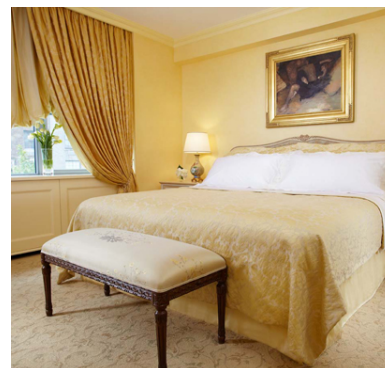

Company Portfolio

www.kenneshepherd.com
kshepherd@kenneshepherd.com

Kenne Shepherd Interior Design Architecture PLLC.

Company Philosophy

We believe that modern is an attitude rather than a style. We create environments that express the client's aspirations and lifestyle. What distinguishes the residences we design is our focus on quality, refinement, sophistication, and good proportion. Our high level of quality results in a quiet luxury that is felt in the richness of textures, materials, furnishings, and fine details. And we know how to deliver that within the client's budget. Our design process is an ongoing collaboration with our clients. We begin by listening. We want to know about the lives they live; the spaces that speak to them; and the colors, materials and furniture they want around them in short, what makes a place a home. This conversation lasts through the life of the project, from the initial vision for the residence through construction and move in. Clients turn to us because we know how to translate dreams and desires into real spaces. Skilled editors with an experienced eye, we can select and orchestrate all of the elements of a satisfying home. We focus the process and remain hands-on throughout to assure that the residence meets their vision. Our goal is always a well-satisfied client.

Areas of Expertise/Recent Projects

We bring years of experience working for exacting residential and luxury retail clients. It is evident in two recent projects that realize the desires of very different clients. Both couples wanted residences where they could unwind. For one, that meant rooms enlivened with warm colors and rich textures for their collection of traditional furnishings and art. We worked within a limited budget that still allowed for rich faux finishes, the complete renovation of the two baths and a major renovation of the kitchen.

The other wanted the serenity of an all-white, minimalist interior with contemporary furnishings. The clients generous budget allowed for exquisite silk wall coverings and furnishings, realized in a subtle palette of materials, textures and tones. It is a spacious yet sensual environment. For each, we achieved a finely tuned level of comfort that is home.